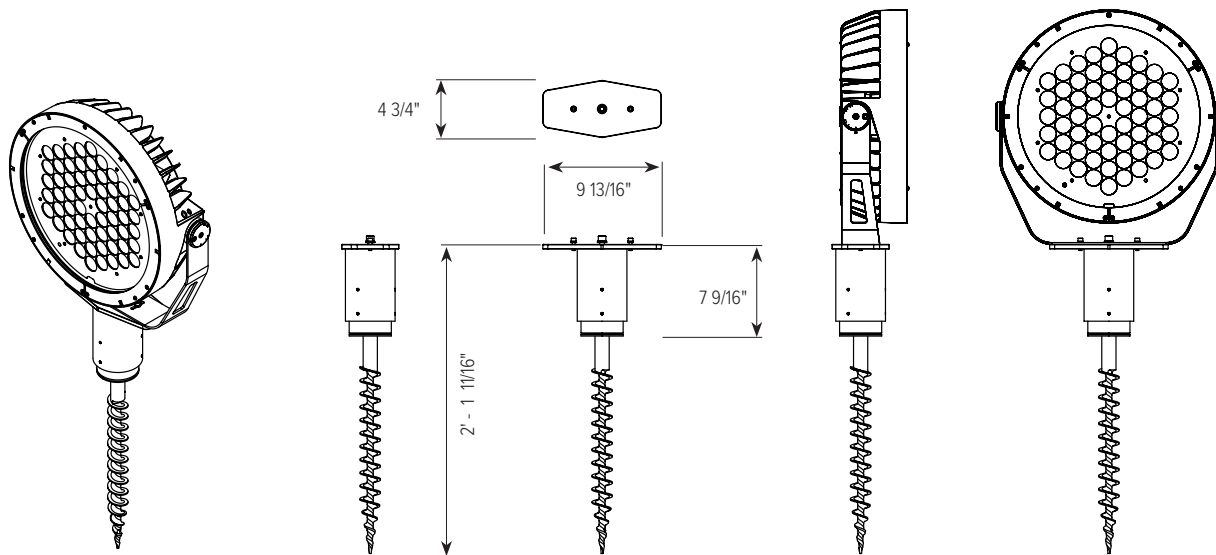

## DESCRIPTION

Ground mounting accessory for installation of Jasper luminaire.

## FEATURES

- Cast Aluminum Ground Stake
- Fabricated Aluminum Slipfitter
- Stainless Steel Hardware

Date: \_\_\_\_\_ Type: \_\_\_\_\_ Catalog Number: \_\_\_\_\_

Project Name: \_\_\_\_\_